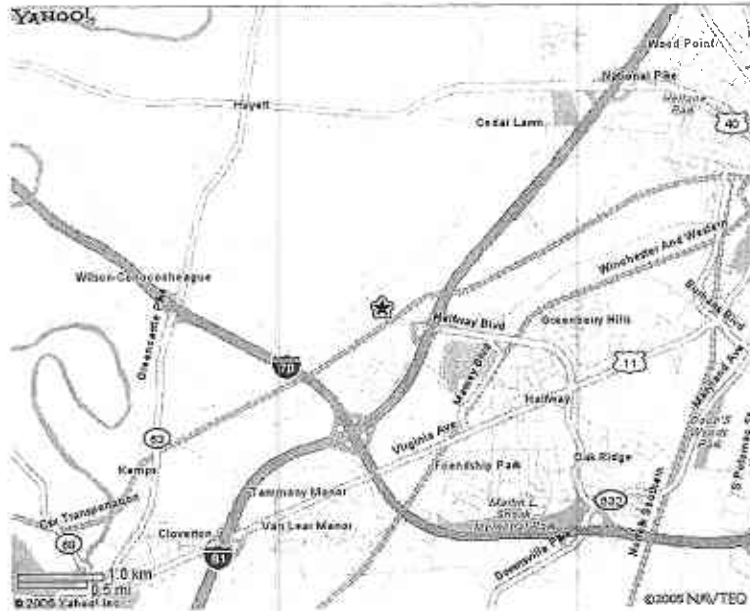

Hagerstown, MD – 219

Locator maps are for informational purposes ONLY and are not necessarily approved routes.

Please ask Service Manager for the FedEx approved route in TMS.

Directions	Address
From Maryland, Interstate 81, take exit 5B-Halfway BLVD West. Go approx. 1.3 Miles on Halfway Blvd to Newgate Blvd. Make a right on Newgate. Hub is on the right.	11825 Newgate Blvd. Hagerstown, MD 21740 (800) 311-6386 Fax (301) 223-2040

Route Detail Report

Origin 0917/IDST
Destination 0219/HAGE
Status Active
Route Type Standard
Configuration Double
 Authorized for Payment
 Toll Eligible
Creation Date/Time May 19, 2014 05:58PDT
Start Date
End Date
User Initials SLN
Total Miles 2564
Runtime (hrs) 50.3

Comments CA miles con't - i 15 n, i 40 e Approved Tolls : OK (I-44 Turner Tpk) Oklahoma City ML Plaza --> Tulsa ML Plaza [OTATNOK]^ [OTATNTA], OK (I-44 Wil Rogrs) Tulsa ML Plaza --> Mo State Line ML Plaza [OTAWRTA]^ [OTAWRSL], PA (I-76) #75 New Stanton --> #161 Breezewood [PTCNST]^ [PTCBRZ]

State	Mileage	Route Directions by State
CA	249	old ranch rd e, old ranch rd l, ferrero pkwy l, n grand ave r, ca 57 e, ca 60 e, i 15 n, i 40 e
AZ	359	i 40 e
NM	372	i 40 e,
TX	177	i 40 e
OK	356	i 40 e, i 44 e,
MO	291	i 44 e, poplar street brg s
IL	160	poplar street brg s, i 55 n, i 70 e
IN	158	i 70 e, i 74 e, i 465 n, i 70 e
OH	230	i 70 e, i 270 s, i 70 e, i 470 e
WV	13	i 470 e, i 70 e
PA	170	i 70 e, us 30 w, i 70 e
MD	29	i 70 e, i 81 n, halfway blvd r, new gate blvd r